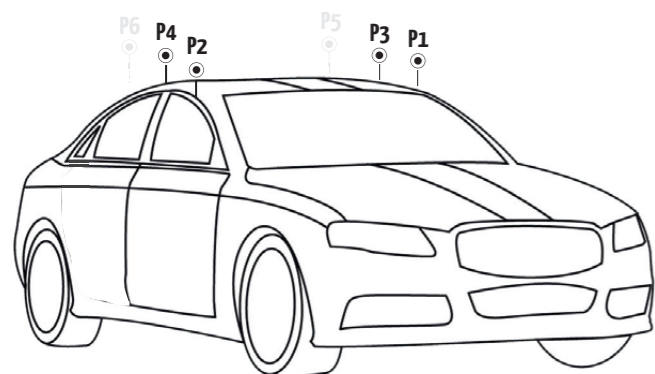

ALFA ROMEO
HYUNDAI
SUZUKI
TOYOTA